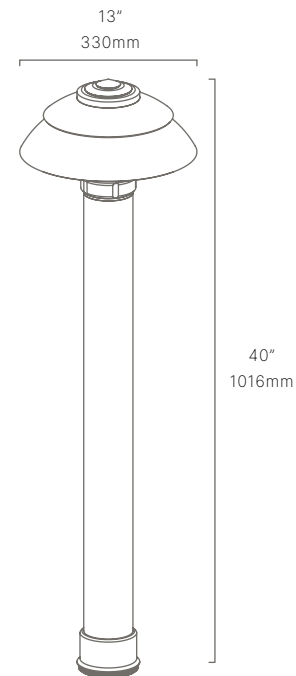

P. 760.931.2910

O. 2742 Loker Ave. W Carlsbad CA 92010

W. www.auroralight.com

MADE IN USA
WITH DOMESTIC & IMPORTED MATERIALS